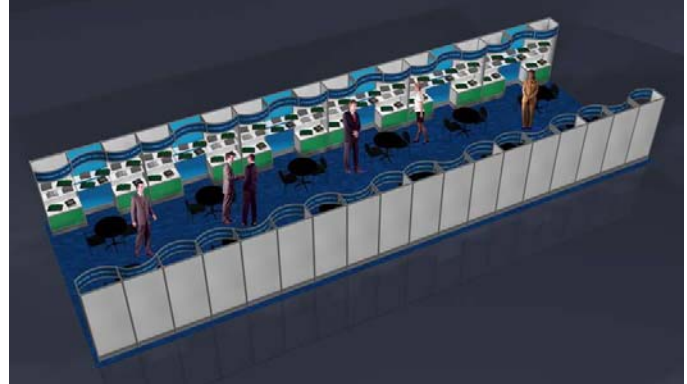

Benefits of the new Traditional Booths:

- Cost effective—you save money!
- One fixed price—all set up and dismantle fees and booth drayage are included. (Drayage for books/materials is extra.)
- Totally customizable with your graphics.
- Easy to set up.

Package / Amenities	10x10 Option A	10x20 Option A	10x30 Option A	10x40 Option A
Pricing	\$6455.23	\$11,765.42	\$17,251.96	\$22,562.16
Pricing per Sq. Ft.	\$64.55	\$58.83	\$57.51	\$56.41
8' high MIS panels (White PVC) per meter	3	6	9	12
3' high x 3M MIS siderail panel	2	2	2	2
Custom Cut Carpet	100	200	300	400
6' Draped Table	1	1	2	2
Fascia Header	1 (3M)	1 (4M)	1 (3M)	1 (4M)
Plastic Side Chair	2	2	4	4
Wastebasket	1	2	3	4
Material Handling sq ft package price (non-taxable)	100	200	300	400

Package / Amenities	20x30 Booth Option (10x30 facing 10x30)	20x40 Booth Option (10x40 facing 10x40)	20x50 Booth Option (10x50 facing 10x50)
Pricing	\$35,258.35	\$46,834.83	\$58,410.91
Pricing per Sq. Ft.	\$58.76	\$58.54	\$58.41
8' high MIS panels (White PVC)	18	24	30
8' high MIS panels (White PVC)	8	10	12
One Meter Curved Fascia Header	18	24	30
Custom Cut Carpet Per Sq Ft	600	800	1000
Material Handling sq ft package price (non-taxable)	600	800	1000

## Introducing 2010 BEA Traditional Booth Packages

Save time and money while giving your brand maximum exposure.

May 25-27, 2010

Jacob K. Javits Convention Center, New York City

Package / Amenities	20x60 Booth Option (10x60 facing 10x60)	20x70 Booth Option (10x70 facing 10x70)	20x80 Booth Option (10x80 facing 10x80)
Pricing	\$69,986.99	\$81,563.08	\$93,139.16
Pricing per Sq. Ft.	\$58.32	\$58.26	\$58.21
8' high 1M MIS panels (White PVC)	36	42	48
8' high .5M MIS panels (White PVC)	14	16	18
One Meter Curved Fascia Header	26	42	48
Custom Cut Carpet Per Sq Ft	1200	1400	1600
Material Handling sq ft package price (non-taxable)	1200	1400	1600